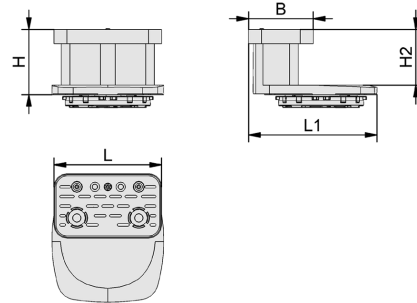

VCBL-B 120x50 - VCBL-B 125x75