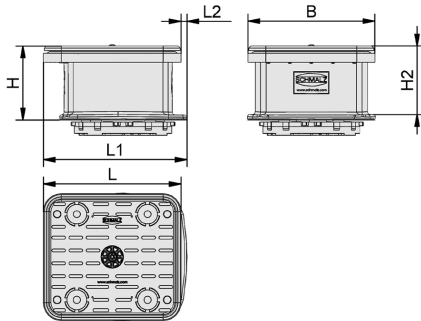

Vacuum Blocks VCBL-B

Height 29 mm, 48 mm and 74 mm

Design data Vacuum Blocks VCBL-B

VCBL-B 140x130