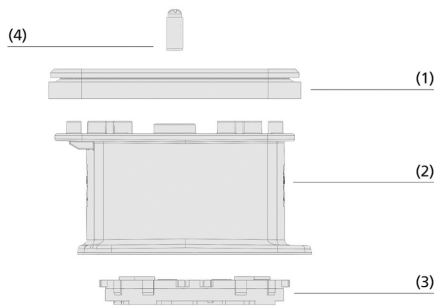

## Vacuum Blocks VCBL-B

Height 29 mm, 48 mm and 74 mm

Vacuum Blocks VCBL-B

System design Vacuum Blocks VCBL-B

Vacuum blocks VCBL-B for gripping particle boards

#### Design

- Top suction plate (1) for fixing the workpiece
- Robust main body (2) made of plastic
- Mechanical clamp (3)
- Touch valve (4) made of soft plastic
- Heights of 29 mm and 48 mm (for three and four-axis machines) and additionally 74 mm (for five-axis machines)

## Ordering data Vacuum Blocks VCBL-B

Type	Dimension (LxW):									
	140x130		125x75		120x50		130x30			
VCBL-B	29	TV	10.01.12.03165		10.01.12.03166		10.01.12.03167		10.01.12.03168	
VCBL-B	48	TV	10.01.12.03169		10.01.12.03170		10.01.12.03171		10.01.12.03172	
VCBL-B	74	TV	10.01.12.03173		10.01.12.03174		10.01.12.03175		10.01.12.03176	