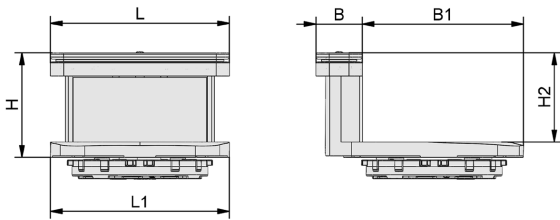

# Vacuum Blocks VCBL-B

Height 29 mm, 48 mm and 74 mm

## Design data Vacuum Blocks VCBL-B

VCBL-B 140x130

VCBL-B 120x50 - VCBL-B 125x75

VCBL-B 130x30