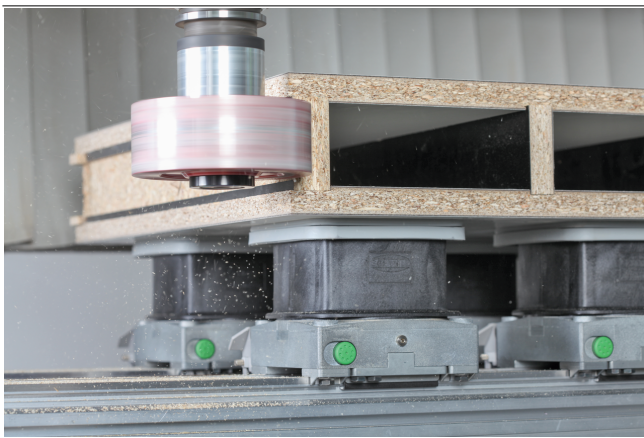

## Vacuum Blocks VCBL-B

Height 29 mm, 48 mm and 74 mm

Vacuum Blocks VCBL-B

System design Vacuum Blocks VCBL-B

Vacuum blocks VCBL-B for gripping particle boards

#### Application

- Hose-free vacuum clamping system from Schmalz for console tables from Biesse (single-circuit system)
- Fully compatible with the OEM vacuum blocks, allowing mixed operation
- The vacuum blocks can be inserted in any direction in 15° increments in the standard mountings
- Clamping straps on the vacuum block ring and magnets ensure secure fixation in the vacuum block mounting
- The integrated touch valve allows vacuum blocks that are not currently in use to remain on the machine table

#### Design

- Top suction plate (1) for fixing the workpiece
- Robust main body (2) made of plastic
- Mechanical clamp (3)
- Touch valve (4) made of soft plastic
- Heights of 29 mm and 48 mm (for three and four-axis machines) and additionally 74 mm (for five-axis machines)

#### Product highlights

- Highest holding forces in wood applications thanks to optimized seals and friction pads
- Highest dimensional accuracy for more precision in the production process
- More flexibility and short set-up times, as it is quick and easy to position (can be rotated in steps of 15°)
- Suction plates can be replaced quickly, easily and economically without tools